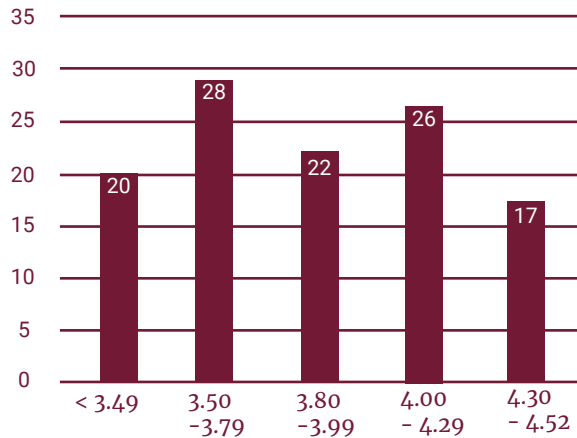

COLLEGE COUNSELING

collegecounseling@columbusacademy.org

Darnell Heywood

Director of College Counseling

heywoodd@columbusacademy.org

Jen FitzPatrick

Associate Director of College Counseling

fitzpatrickj@columbusacademy.org

Karla Crucke

Assistant Director of College Counseling

cruckek@columbusacademy.org

CEEB: 361525

ACCREDITATION

Independent School Association
of the Central States (ISACS)

National Association of
Independent Schools (NAIS)

Ohio Department of Education (ODE)

AFFILIATIONS

Association of College Counselors in
Independent Schools (ACCIS)

College Board

National Association for College
Admissions Counseling (NACAC)

Columbus Academy

4300 Cherry Bottom Road

Gahanna, Ohio 43230

614-475-2311

columbusacademy.org

Founded in 1911, Columbus Academy is a coeducational school enrolling 1,162 students from our Explorers Program to Grade 12. Academy offers a challenging liberal arts, college preparatory program. Located on a 231-acre campus nine miles northeast of Columbus, the school draws a diverse student body of 401 students in grades 9 through 12, from a 30-mile radius in central Ohio. Approximately 26% of the upper school student body receives tuition assistance.

1162

Students
3YO-12

48%

Students of Color
3YO-12

52

Central Ohio
Zip Codes

401

Upper School
Students

26%

Upper School
Students w/ Aid

CLASS OF 2025 GPA DISTRIBUTION

GRADUATION REQUIREMENTS

English: 4 credits

Mathematics: 4 credits (including Algebra 2)

History: 3 credits

Science: 3 credits

Language: 3 credits (or 2 credits of 2 languages)

Fine Arts, Music, Performing Arts: 1 credit

Physical Education: 3 semesters

Health: 1 year

Ethics & Character: 1 year

Public Speaking: 0.25 credits (Junior Speech)

Community Service: 50 hours

Senior Project: 75 hours (completed May of Grade 12)

GRADING SCALE & POLICY

A+	97-100	B+	87-89	C+	77-79	D+	67-69	O	Outstanding
A	93-96	B	83-86	C	73-76	D	63-66	S	Satisfactory
A-	90-92	B-	80-82	C-	70-72	D-	60-62	Below 60 is not a passing mark.	

Weighted GPAs are calculated using all graded courses earned at Columbus Academy.

- All standard courses taught at college-prep level
- 10% additional weight added for **Advanced** courses
- 15% additional weight added for **Honors** courses
- No designated AP courses *

* Columbus Academy does not offer official Advanced Placement (AP) courses. However, AP exam preparation is offered in all Honors and many Advanced courses. The designation "AP" is not included on the transcript for those respective courses. See columbusacademy.org/courses for additional details.

Columbus Academy does not rank its students.