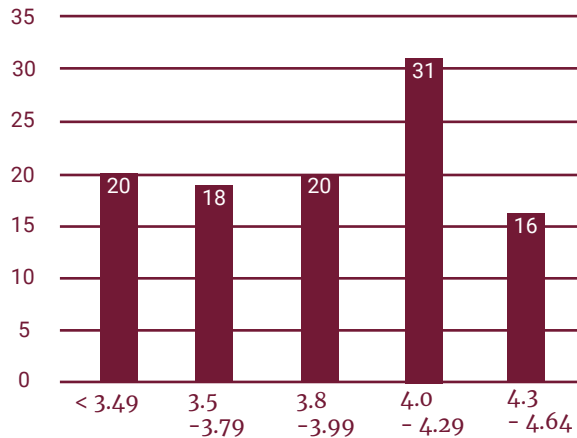

COLLEGE COUNSELING

collegecounseling@columbusacademy.org

Darnell Heywood

Director of College Counseling

heywoodd@columbusacademy.org

Jen FitzPatrick

Associate Director of College Counseling

fitzpatrickj@columbusacademy.org

Karla Crucke

Assistant Director of College Counseling

cruckek@columbusacademy.org

CEEB: 361525

ACCREDITATION

Independent School Association
of the Central States (ISACS)

National Association of
Independent Schools (NAIS)

Ohio Department of Education (ODE)

AFFILIATIONS

Association of College Counselors in
Independent Schools (ACCIS)

College Board

National Association for College
Admissions Counseling (NACAC)

Columbus Academy

4300 Cherry Bottom Road

Gahanna, Ohio 43230

614-475-2311

columbusacademy.org

Founded in 1911, Columbus Academy is a coeducational school enrolling 1,169 students from our Explorers Program to Grade 12. Academy offers a challenging liberal arts, college preparatory program. Located on a 231-acre campus nine miles northeast of Columbus, the school draws a diverse student body of 409 students in grades 9 through 12, from a 30-mile radius in central Ohio. Approximately 25% of the upper school student body receives tuition assistance.

1,169

Students
3YO-12

48%

Students of Color
3YO-12

52

Central Ohio
Zip Codes

409

Upper School
Students

25%

Upper School
Students w/ Aid

CLASS OF 2024 GPA DISTRIBUTION

GRADUATION REQUIREMENTS

English: 4 credits

Mathematics: 3 credits (*through Algebra 2*)

Science: 3 credits

Fine Arts, Music, Performing Arts: 1 credit

Language: 3 credits (*or 2 credits of 2 languages*)

History: 3 credits

Physical Education: 3 semesters

Health: 1 year

Ethics & Character: 1 year

Public Speaking: 0.25 credits (*Junior Speech*)

Community Service: 50 hours

Senior Project: 75 hours (*completed May of Grade 12*)

GRADING SCALE & POLICY

A+	97-100	B+	87-89	C+	77-79	D+	67-69	O	Outstanding
A	93-96	B	83-86	C	73-76	D	63-66	S	Satisfactory
A-	90-92	B-	80-82	C-	70-72	D-	60-62	<i>Below 60 is not a passing mark.</i>	

Weighted GPAs are calculated using all graded courses earned at Columbus Academy.

- No additional weight added for standard college-preparatory courses
- 10% additional weight added for **Advanced** courses
- 15% additional weight added for **Honors** courses
- No designated AP courses *

* Columbus Academy does not offer official Advanced Placement (AP) courses. However, AP exam preparation is offered in all Honors and many Advanced courses. The designation "AP" is not included on the transcript for those respective courses. See columbusacademy.org/courses for additional details.

Columbus Academy does not rank its students.