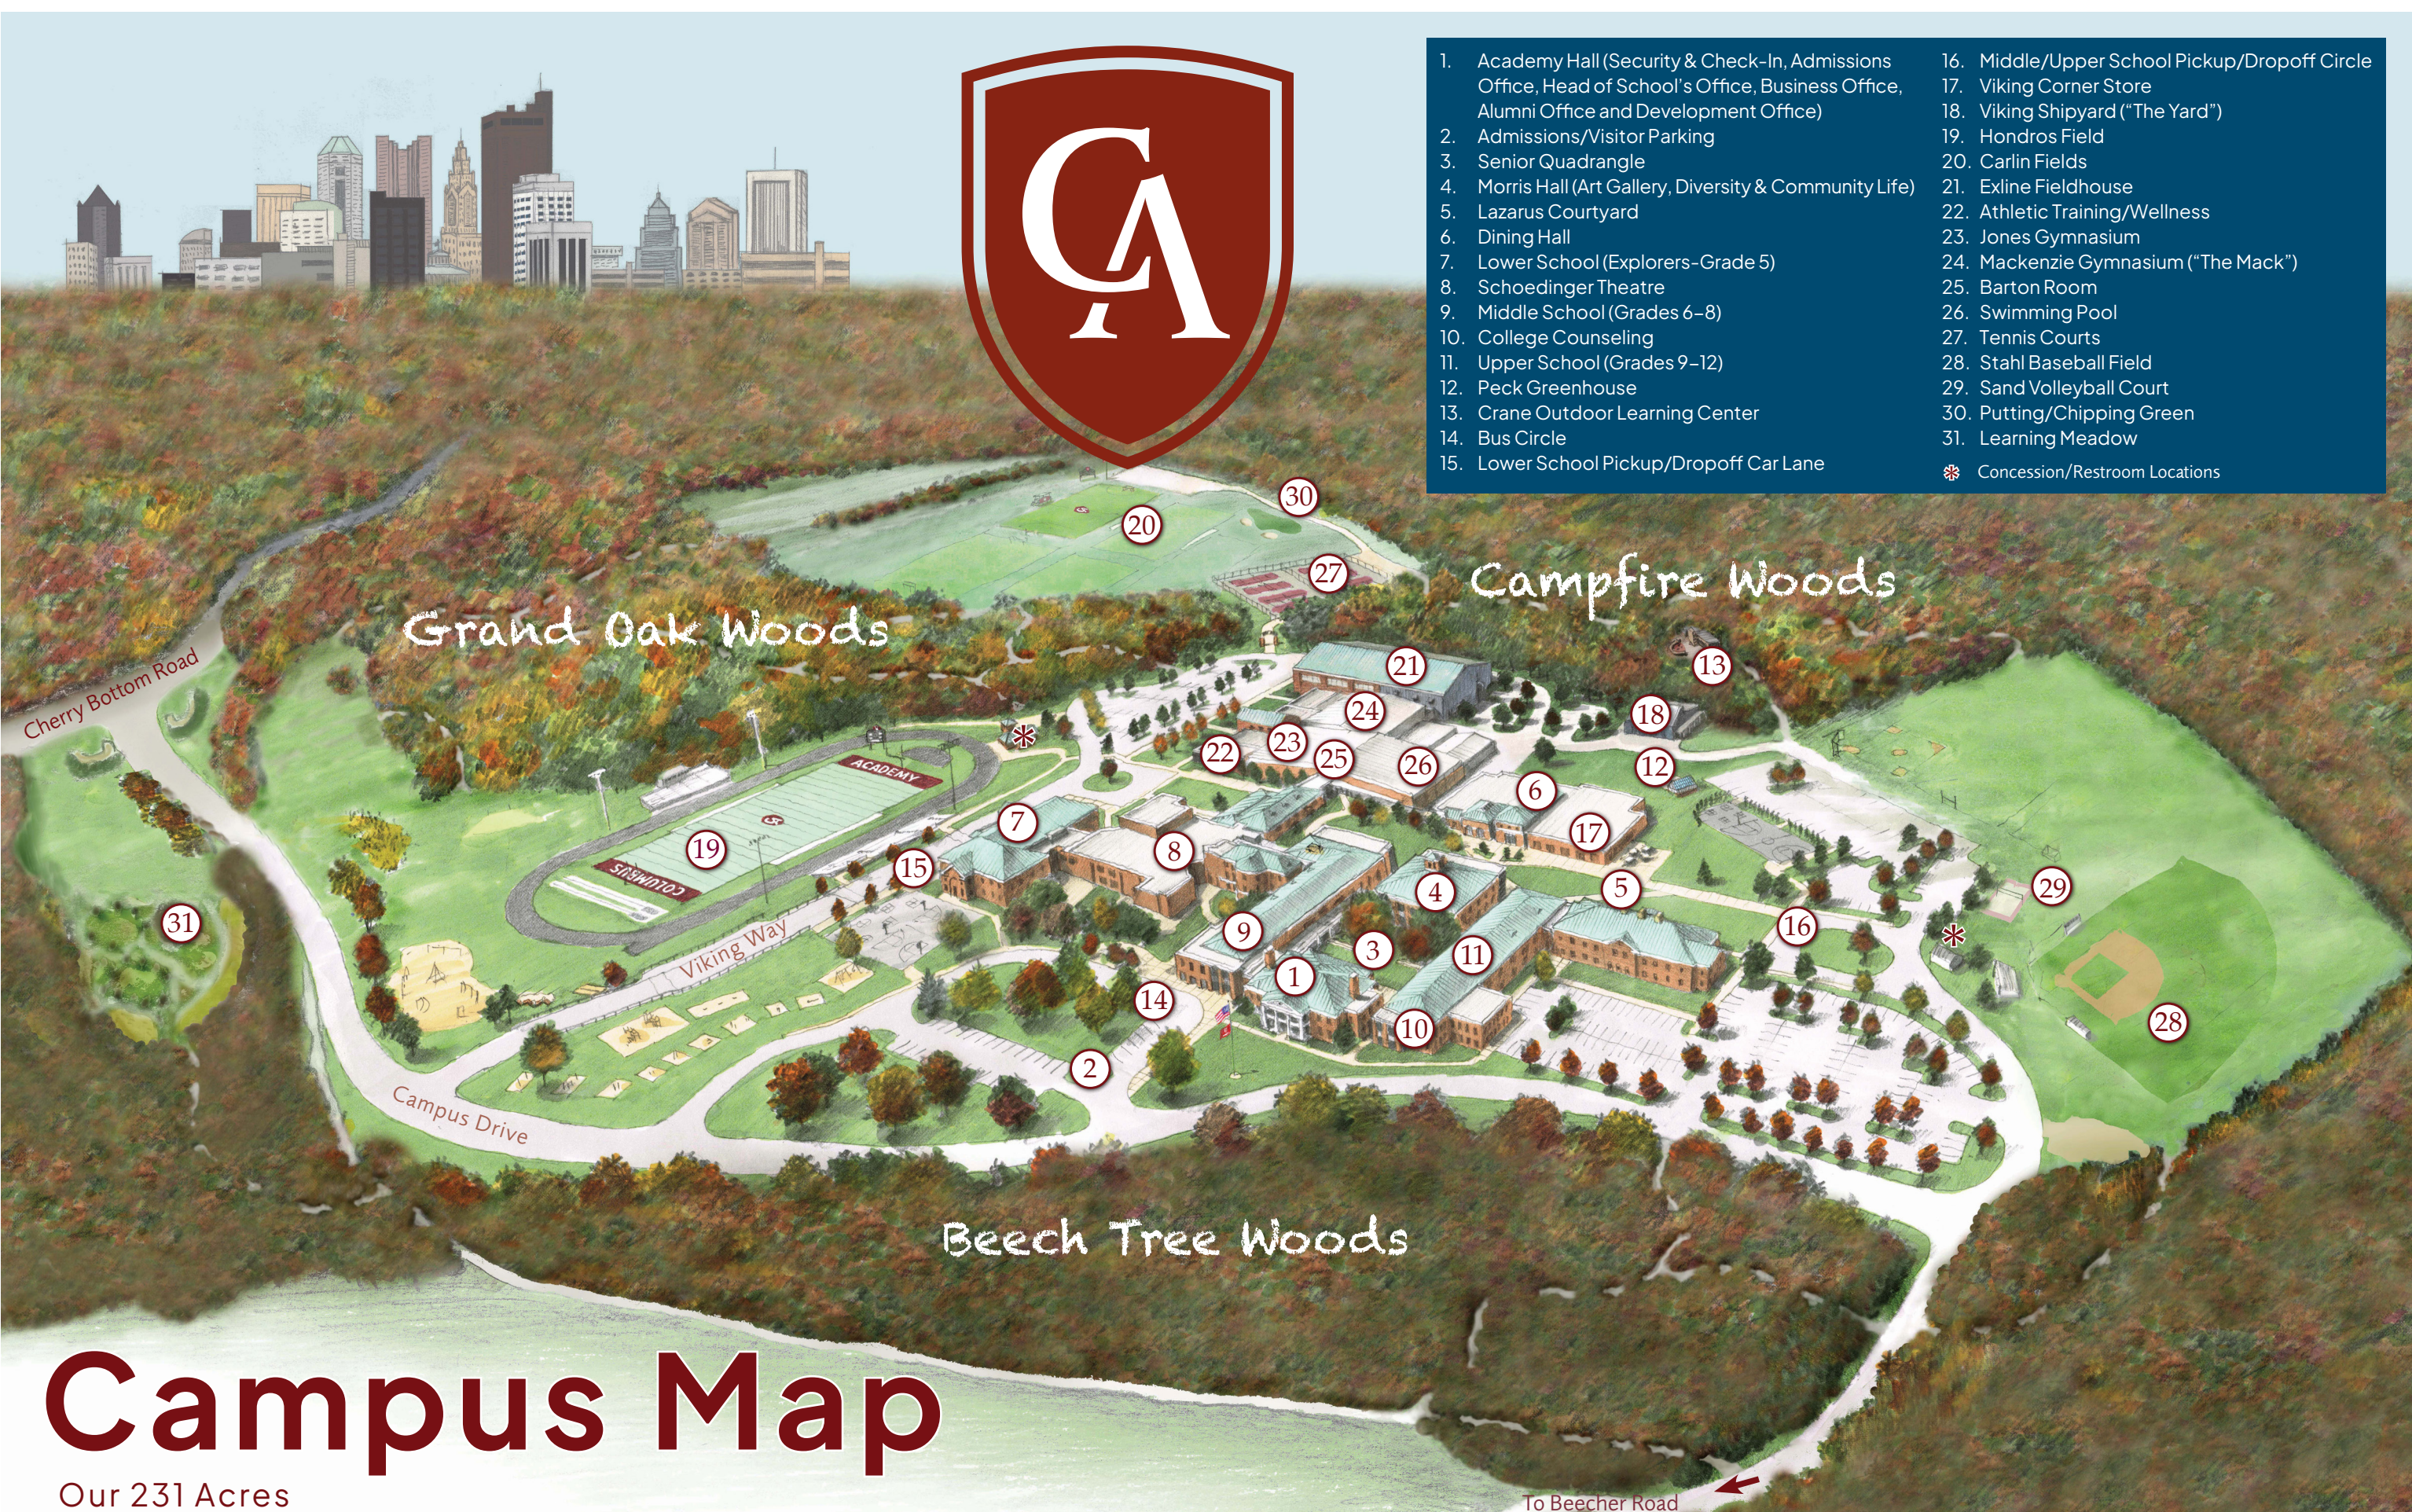

- 1. Academy Hall (Security & Check-In, Admissions Office, Head of School's Office, Business Office, Alumni Office and Development Office)
 - 2. Admissions/Visitor Parking
 - 3. Senior Quadrangle
 - 4. Morris Hall (Art Gallery, Diversity & Community Life)
 - 5. Lazarus Courtyard
 - 6. Dining Hall
 - 7. Lower School (Explorers-Grade 5)
 - 8. Schoedinger Theatre
 - 9. Middle School (Grades 6-8)
 - 10. College Counseling
 - 11. Upper School (Grades 9-12)
 - 12. Peck Greenhouse
 - 13. Crane Outdoor Learning Center
 - 14. Bus Circle
 - 15. Lower School Pickup/Dropoff Car Lane
 - 16. Middle/Upper School Pickup/Dropoff Circle
 - 17. Viking Corner Store
 - 18. Viking Shipyard ("The Yard")
 - 19. Hondros Field
 - 20. Carlin Fields
 - 21. Exline Fieldhouse
 - 22. Athletic Training/Wellness
 - 23. Jones Gymnasium
 - 24. Mackenzie Gymnasium ("The Mack")
 - 25. Barton Room
 - 26. Swimming Pool
 - 27. Tennis Courts
 - 28. Stahl Baseball Field
 - 29. Sand Volleyball Court
 - 30. Putting/Chipping Green
 - 31. Learning Meadow
- * Concession/Restroom Locations

Campus Map

Our 231 Acres